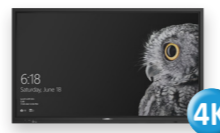

Classic 65
CBIC65