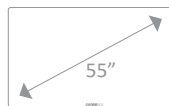

commBOX Interactive Pulse 55 V3 Specs

Pulse 55

SKU	CBIP55
Resolution	UD 3840x2160 @60Hz
Brightness	350cd/m2
Glass	Anti-glare
Viewing Angle	178'
Response Time	< 30ms
Operating Humidity	10- 90%
Operating Con	0C to 40C
Power Req	AC 100 to 240V, 50/60Hz
Power Max	250W
Power Standby	<0.5W
Touch	20 points , 1mm
Touch Technology	PCAP
Android	7.0, 2GB RAM, 16GB Storage
VESA	400 x 200, M8
Speakers	10W x 2 + 15W Sub
Input/Output	OPS PC Slot, VGA In, 2 x HDMI In, 1 x HDMI Out, 1 x AV In, 1 x Audio In, 1 x Audio Out, Optical In, 2 x USB Touch, 4 x USB 2.0, 1 x USB 3.0, Ethernet, RS232

Screen Dims	1269 (W) x 747 (H) x 87 (D)mm
Screen Weight	29kg
Packed Dims	1428 (W) x 845 (H) x 220 (D)mm
Packed Weight	40.6kg
Accessories	Remote (w\Batteries), HDMI Cable, Slot-in WIFI module, USB touch cable, power cord & wall bracket
Warranty	3 Year Onsite (Optional 4 or 5 Year)